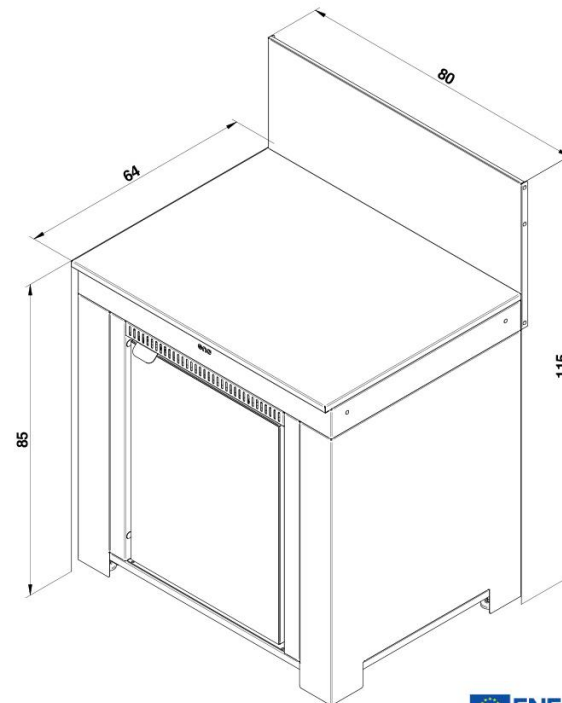

# article	PMOD7610
Gencod	3224780000440
Article name	MODULO Fridge Furniture 75L-Sage
Description	Module with tropicalised 75L fridge included, stainless top and credenza. To assemble
+ Product	Outdoor fridge cabinet. Includes built-in 75L fridge - 2 shelves included. Saug powder coated galvanized steel. 4 adjustable feet. 4 rotative wheels in option.
Usage	Indoor / Outdoor Tropial 43°C
Product dim.(H x L x P)	115 x 80 x 64 cm / 45,28" x 31,5" x 25,2"
Packaging dim. (H x L x P)	100 x 84 x 67 cm / 39,37" x 33,07" x 26,38"
Net weight	63,6 kg / 140,24 lbs
Gross weight	67,6 kg / 149,06 lbs
Per outer	1
Nb box/SKU	4
Nb SKU/pal	13
Composition pack	1*FG075L, 1*MOD760101, 1*MOfC75, 1*MOS7600,
Frame	Galvanized steel ans stainless
Coating	Polyester coating
Colour	Sage green and stainless
Details	Stainless splashback, push-pull opening and soft closing door, 4 adjustable feets
Waranty	
Manufacturing origin	Origine France Garantie
Customs code	94032080
User manual	85619.pdf, 85622.pdf, 85607.pdf

MODULO Fridge Furniture 75 L Sage

110 kWh/annum